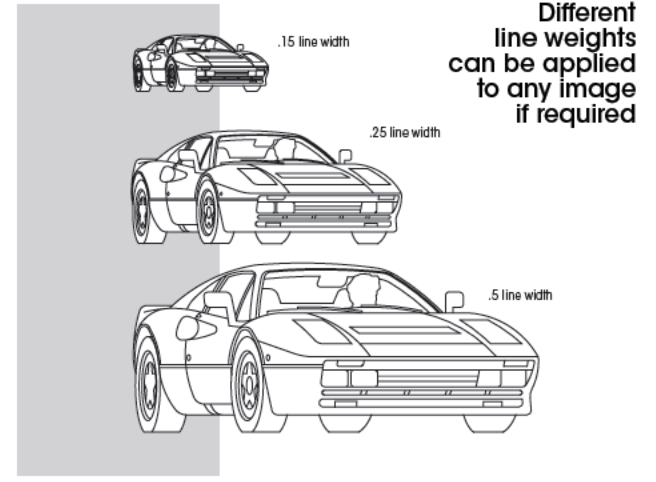

PowerCADD and PowerDraw are reg. trademarks of Engineered Software.
Macintosh and Laserwriter are reg. trademarks of Apple Computer, Inc.
Illustrator and PageMaker are reg. trademarks of Adobe Systems, Inc.
RenderPAK, RenderPAK² and ColorPRUF² are trademarks of BYTESIZE STUDIO.